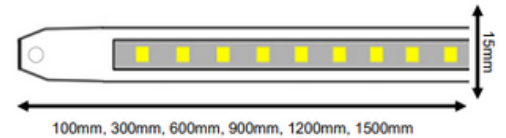

## Specification

<b>Input Voltage</b>	12 VDC
<b>Dimensions</b>	100mm, 300mm, 600mm, 900mm, 1200mm, 1500mm
<b>Operating Temp</b>	-40°C to + 65°C
<b>IP Rating</b>	IP68 Marine Grade
<b>Housing Materials</b>	Silicone Sleeve 3M VHB Tape
<b>Warranty</b>	2 Years Manufacturer Warranty